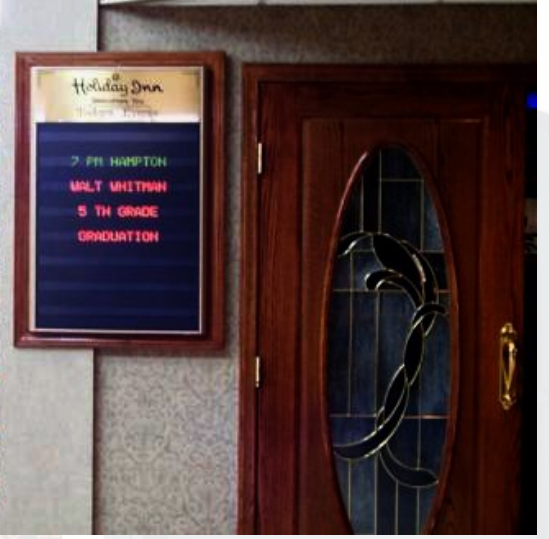

Information System AB

Reception and Office

RECEPTION SIGNS

Our elegant, eye-catching reception signs can enhance your lobby area, providing clear visual communication to customers and employees alike. These dynamic, colourful, variable-message signs draw the customer's attention to the information you wish to communicate.