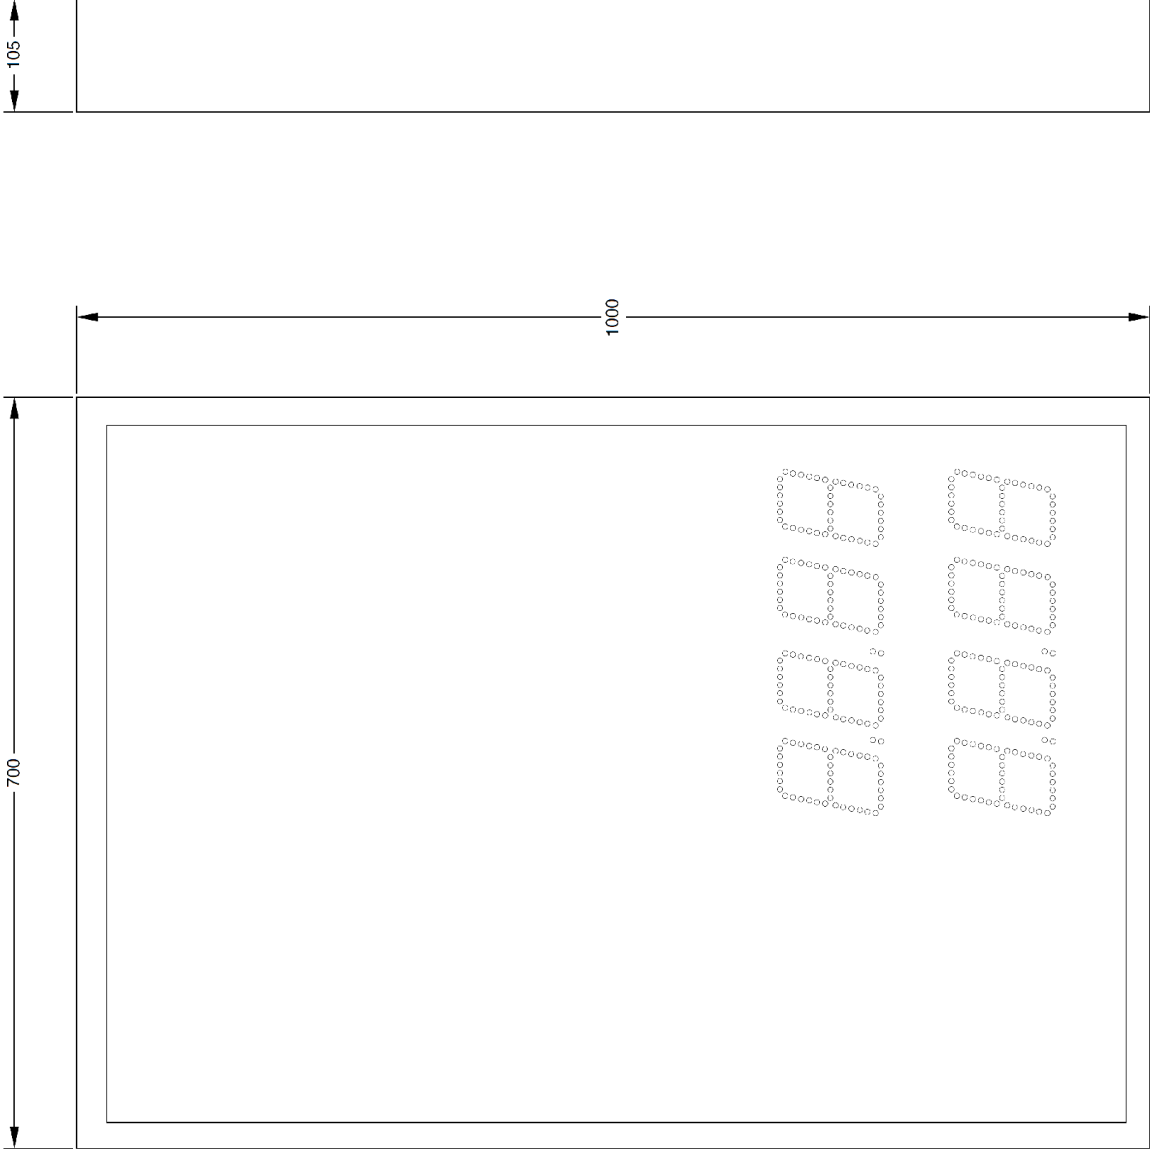

USAGE

BP typ3 10/4/2-7 is a outdoor gas station sign with two display rows. The purpose of the sign is to automatically show two fuel prices.

CHARACTERS

BP typ3 10/4/2-7 has 4 characters per display row consisting of 7 segments each. Digits and decimal dot (.) can be shown. The character height is 100 mm. Viewing distance approx 40 meters.

SPECIFICATION

Product: BP typ3 10/4/2-7
 Model: 1 row, one-sided
 Dimensions: 700x1000x105 mm
 Power: external transformer 11,5 V
 Weight: approx 10 kg
 Power consumption: 220 Volt, maximum 40 VA.
 Housing: Any choice of color and print