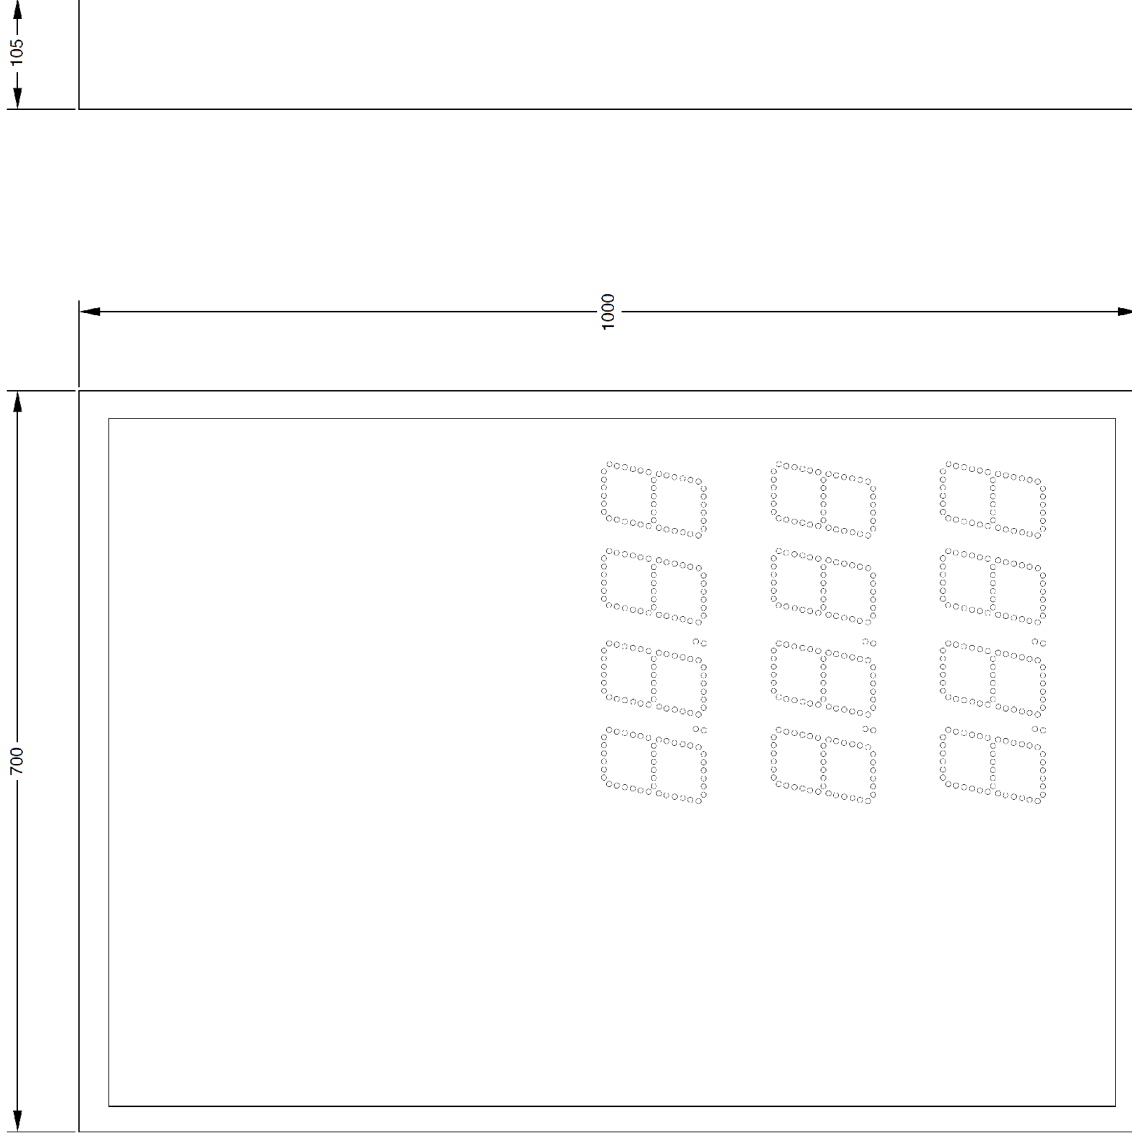

USAGE

BP typ3 10/4/3-7 is a outdoor gas station sign with three display rows. The purpose of the sign is to automatically show two fuel prices.

CHARACTERS

BP typ3 10/4/3-7 has 4 characters per display row consisting of 7 segments each. Digits and decimal dot (.) can be shown. The character height is 100 mm. Viewing distance approx 40 meters.

SPECIFICATION

Product: BP typ3 10/4/3-7
 Model: 3 rows, one-sided
 Dimensions: 700x1000x105 mm
 Power: external transformer 11,5 V
 Weight: approx 10 kg
 Power consumption: 220 Volt, maximum 60 VA.
 Housing: Any choice of color and print