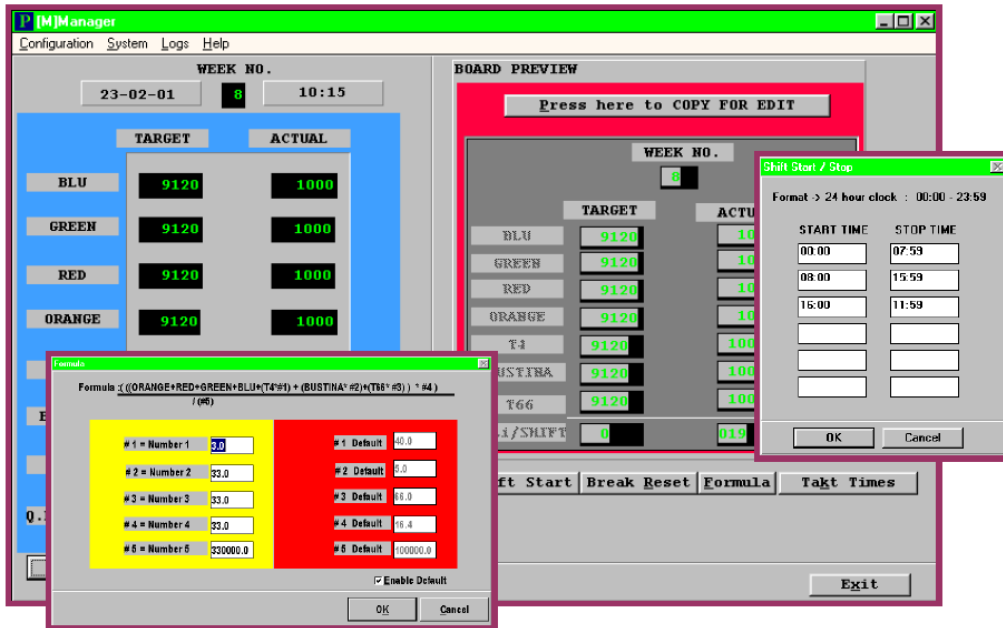

Production Information System (3):

Hardware

- CLOCK, WEEK Number and DATE
- Multicolor ACTUAL section
- Single color TARGET section
- 20 Character DATALINE
- 10BaseT Network Card

Interfaces

- Networked to Ethernet Network RJ45
- 8 bit Parallel Interface
- File Logging for Statistical Information

Software description

The system consists of a Production Display Board connected to the local network. The primary function of the Board is to show the comparison between actual production and target production and display general information. The Board has two separate sections. The DATABOARD section shows the current Date, Week number, Time, ACTUAL and TARGET information. The twenty character DATALINE section at the bottom of the Board is used to display general text messages. ProdnSDS, a windows based software package is used to edit and send data to the Board. As ACTUAL figures vary according to their respective TARGETS, the line colour on the Display changes: